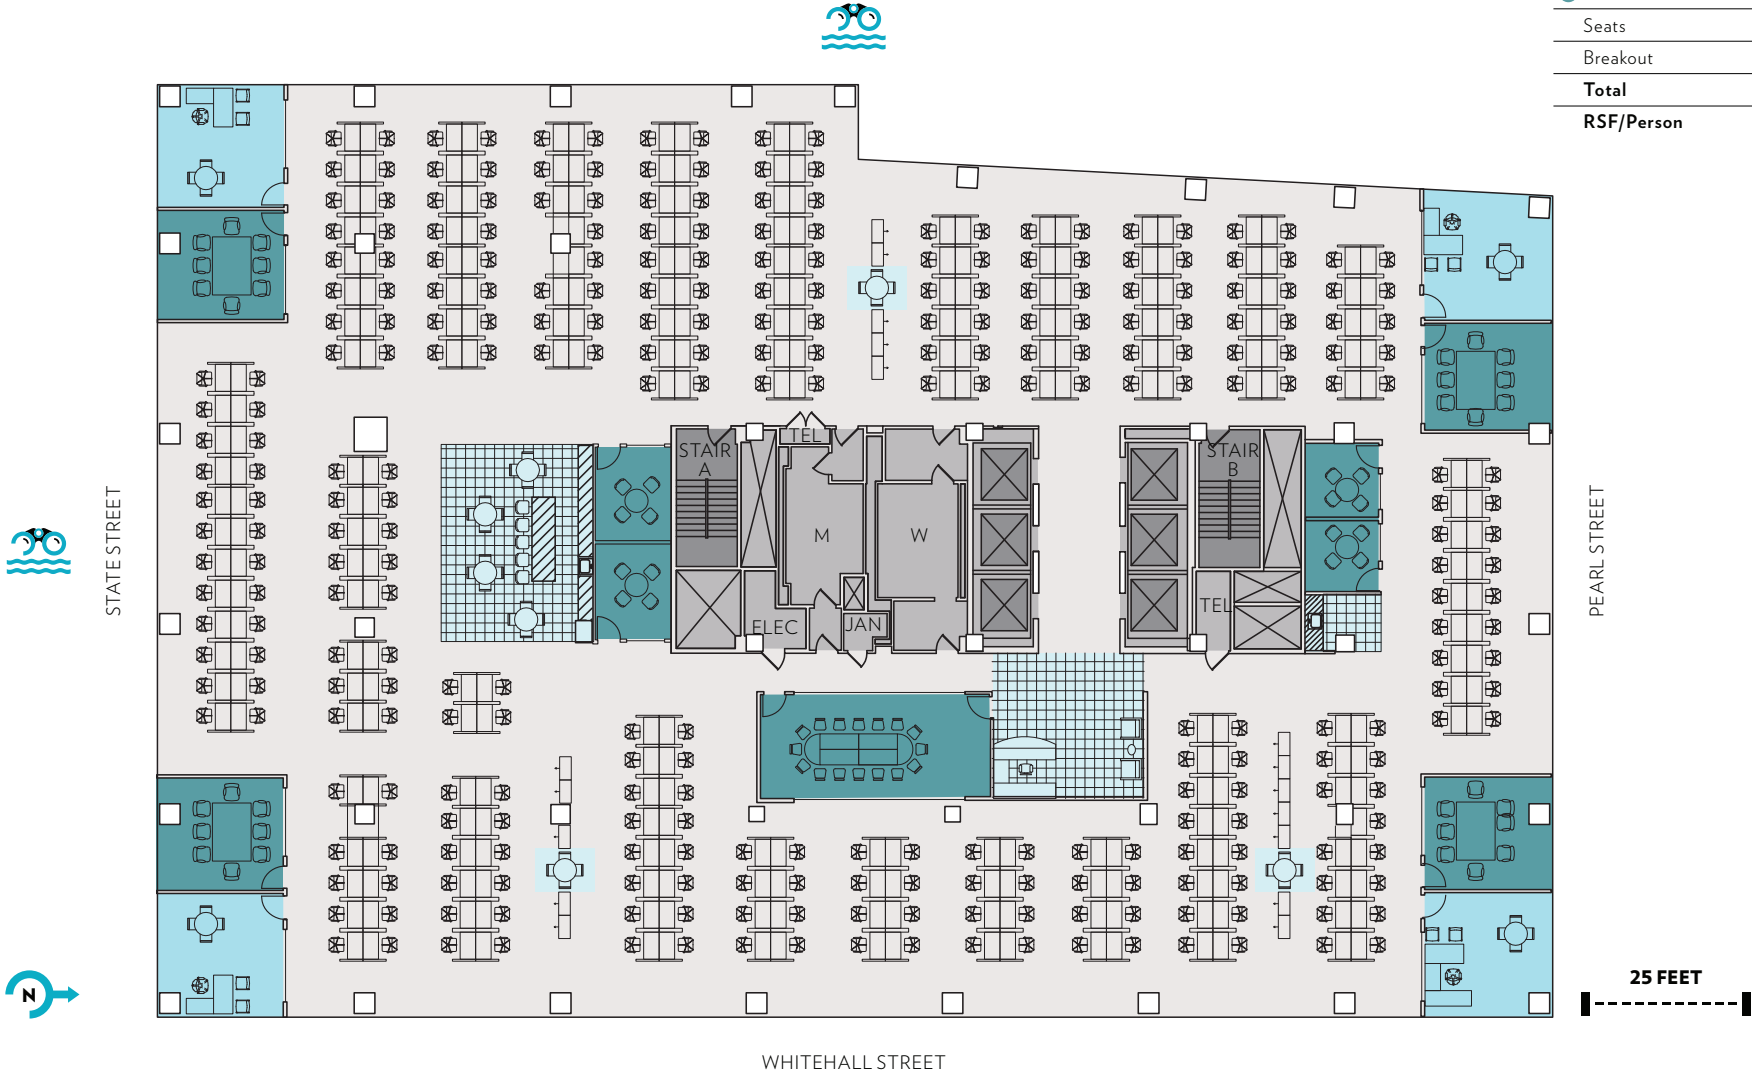

HIGH DENSITY TEST-FIT
FLOORS 28-32: 27,156 RSF

Water Views

Seats:	
Office	4
Workstation	307
Total:	311
Seating:	
Common	
Conference	
Seats	48
Breakout	16
Total	64
RSF/Person	88 SF

Disclaimer: No warranty or representation, express or implied, is made as to the accuracy of the information contained herein, and same is submitted subject to errors omissions, change of price, rental or other conditions, withdrawal without notice, and to any specific listing conditions, imposed by our principals.