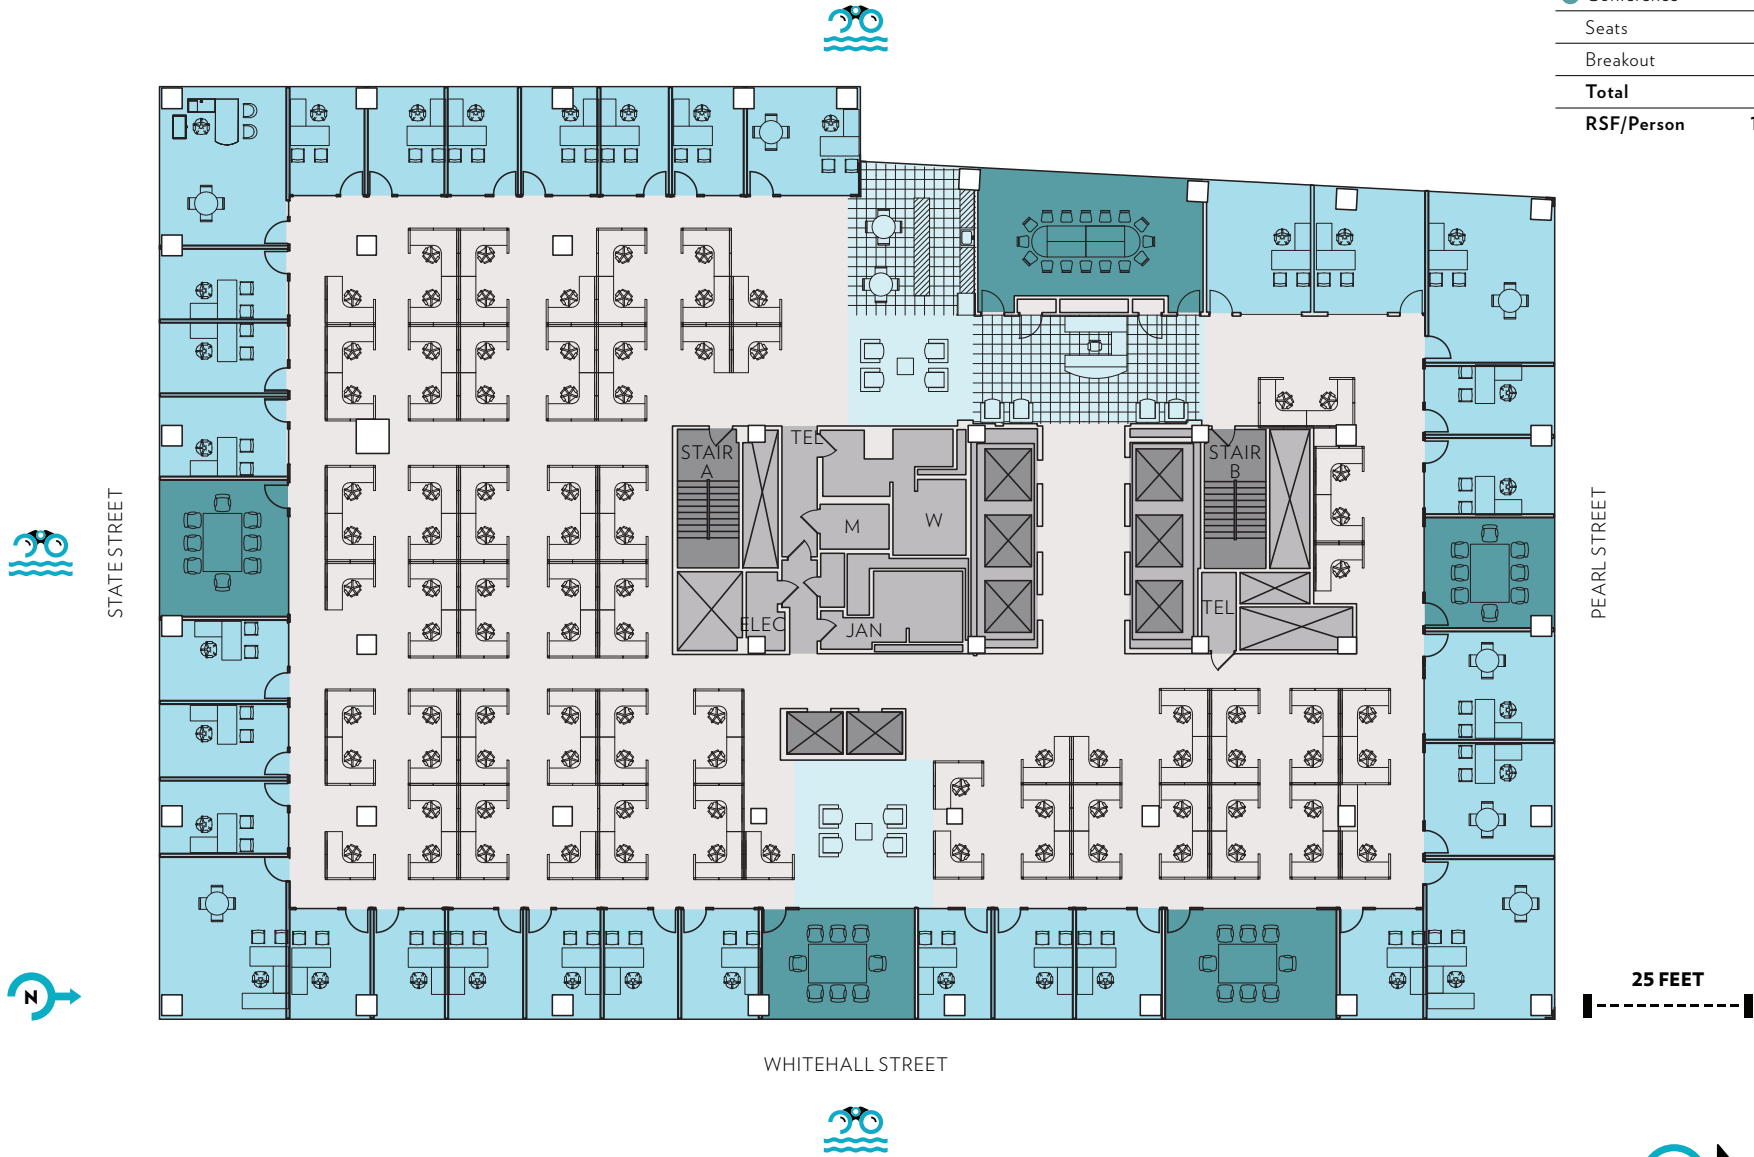

OFFICE INTENSIVE TEST-FIT
FLOORS 28-32: 27,156 RSF

Seats:	
Office	34
Workstation	104
Total:	138
Common	
Conference	
Seats	48
Breakout	8
Total	56
RSF/Person	196 SF

Disclaimer: No warranty or representation, express or implied, is made as to the accuracy of the information contained herein, and same is submitted subject to errors omissions, change of price, rental or other conditions, withdrawal without notice, and to any specific listing conditions, imposed by our principals.