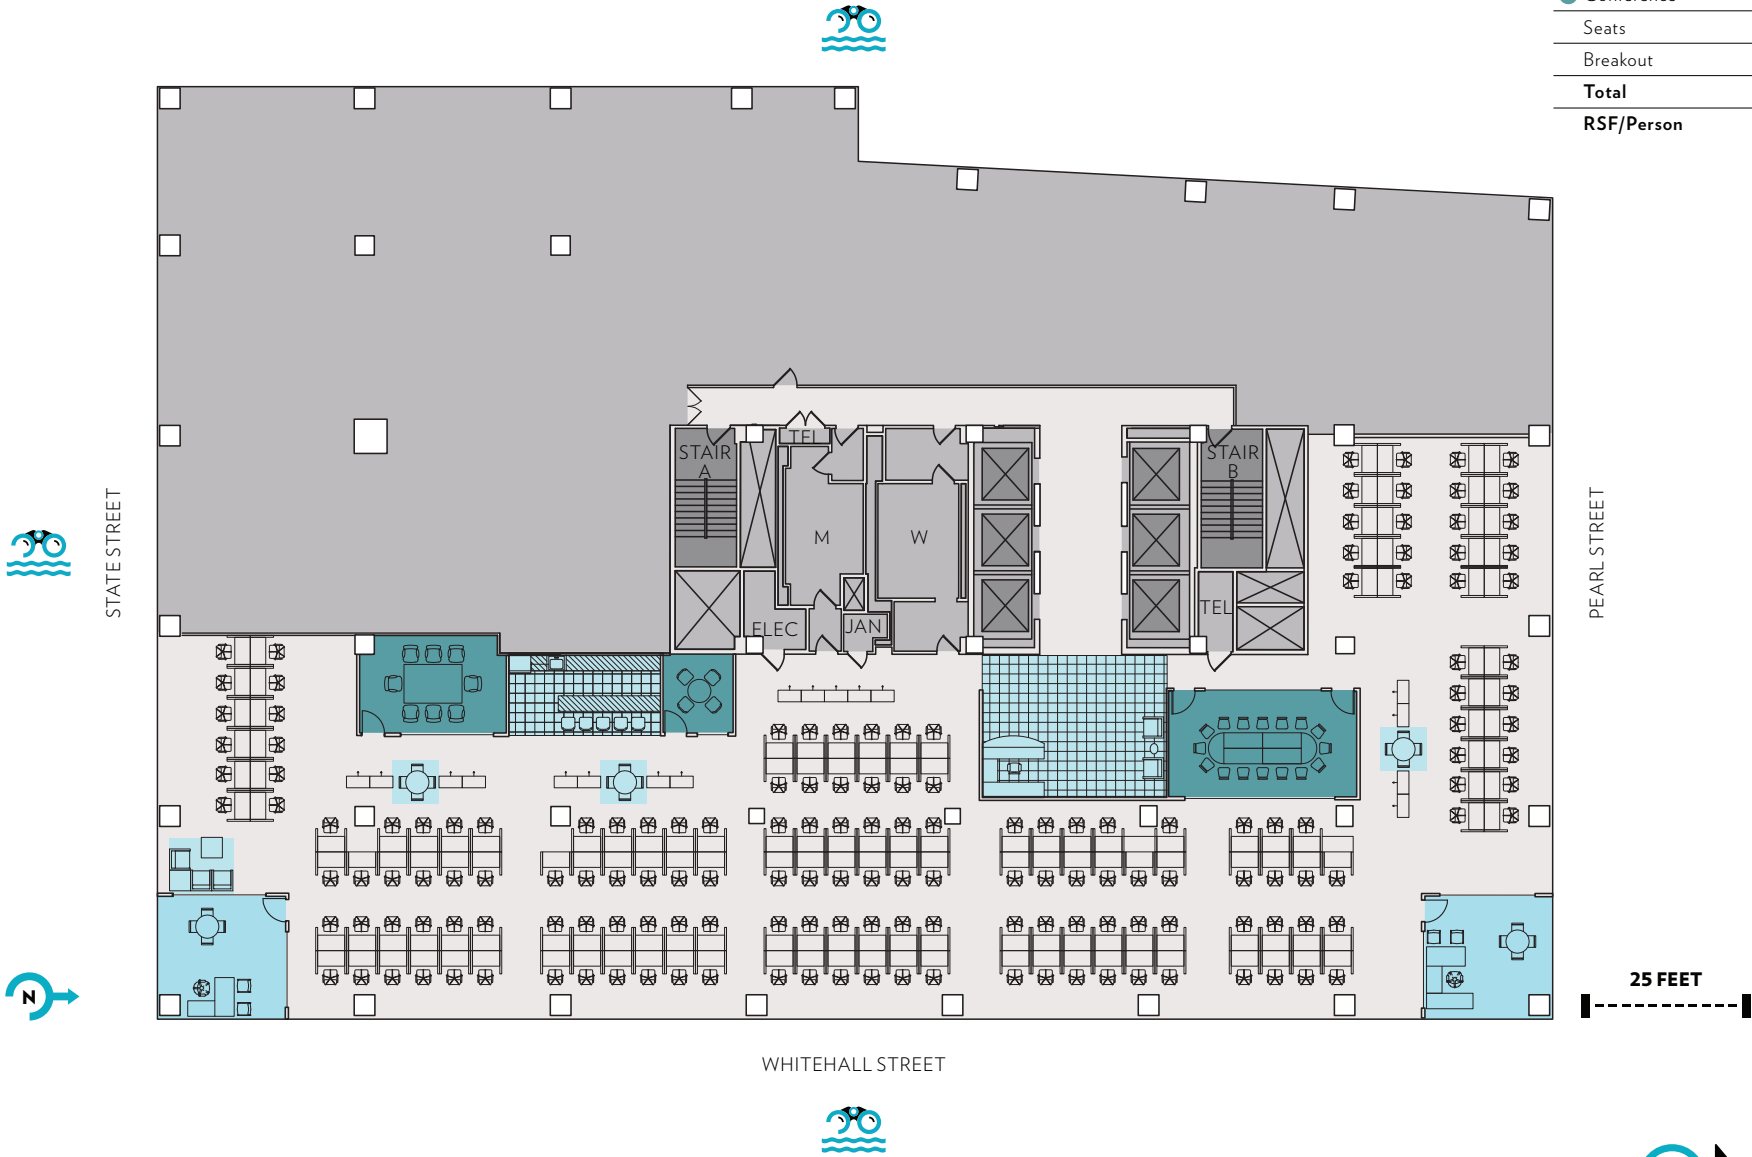

**HIGH DENSITY TEST-FIT**  
**PARTIAL FLOOR 29: 14,710 RSF**

Water Views 

Seats:	
Office	2
Workstation	164
<b>Total:</b>	<b>166</b>
Common	
Conference	
Seats	24
Breakout	16
<b>Total</b>	<b>40</b>
<b>RSF/Person</b>	<b>88 SF</b>