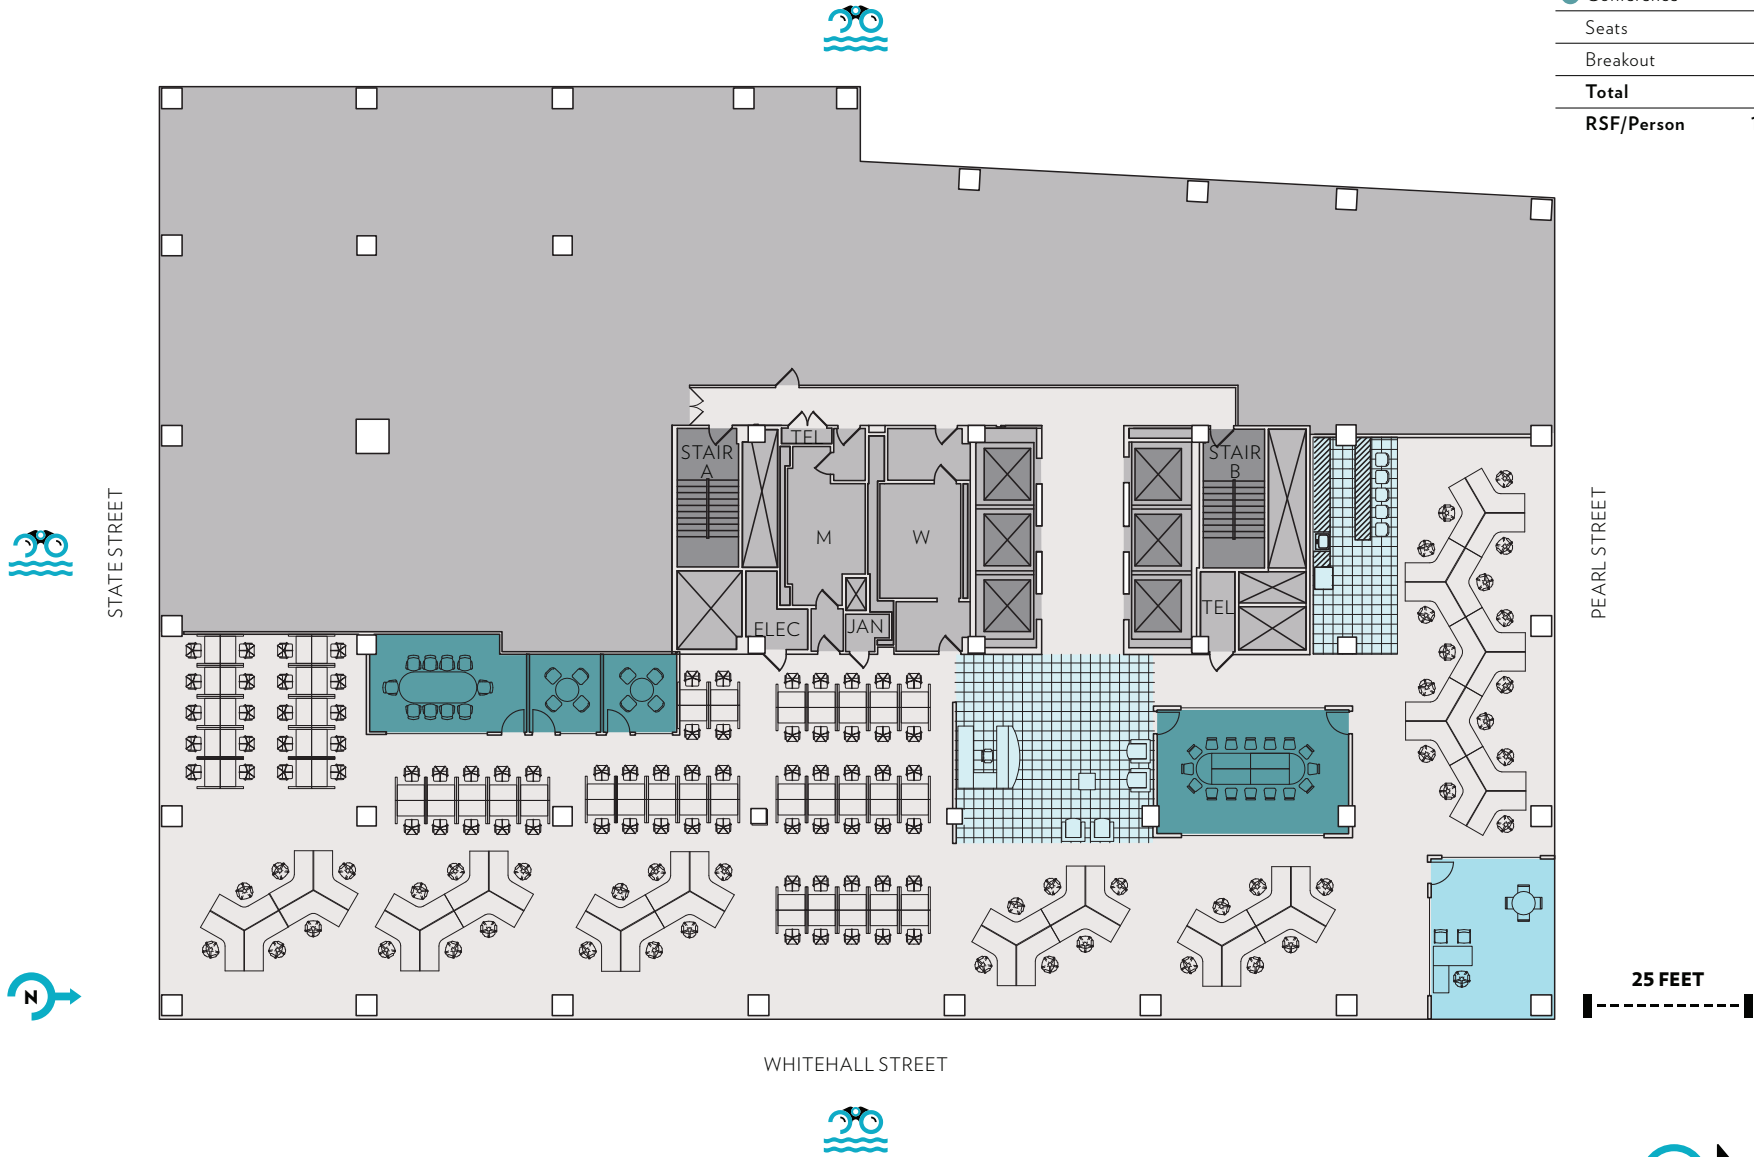

**OPEN OFFICE TEST-FIT**  
**PARTIAL FLOOR 29: 14,710 RSF**

Seats:	
Office	1
Workstation	117
<b>Total:</b>	<b>118</b>
Common	
Conference	
Seats	26
Breakout	8
<b>Total</b>	<b>34</b>
<b>RSF/Person</b>	<b>124 SF</b>