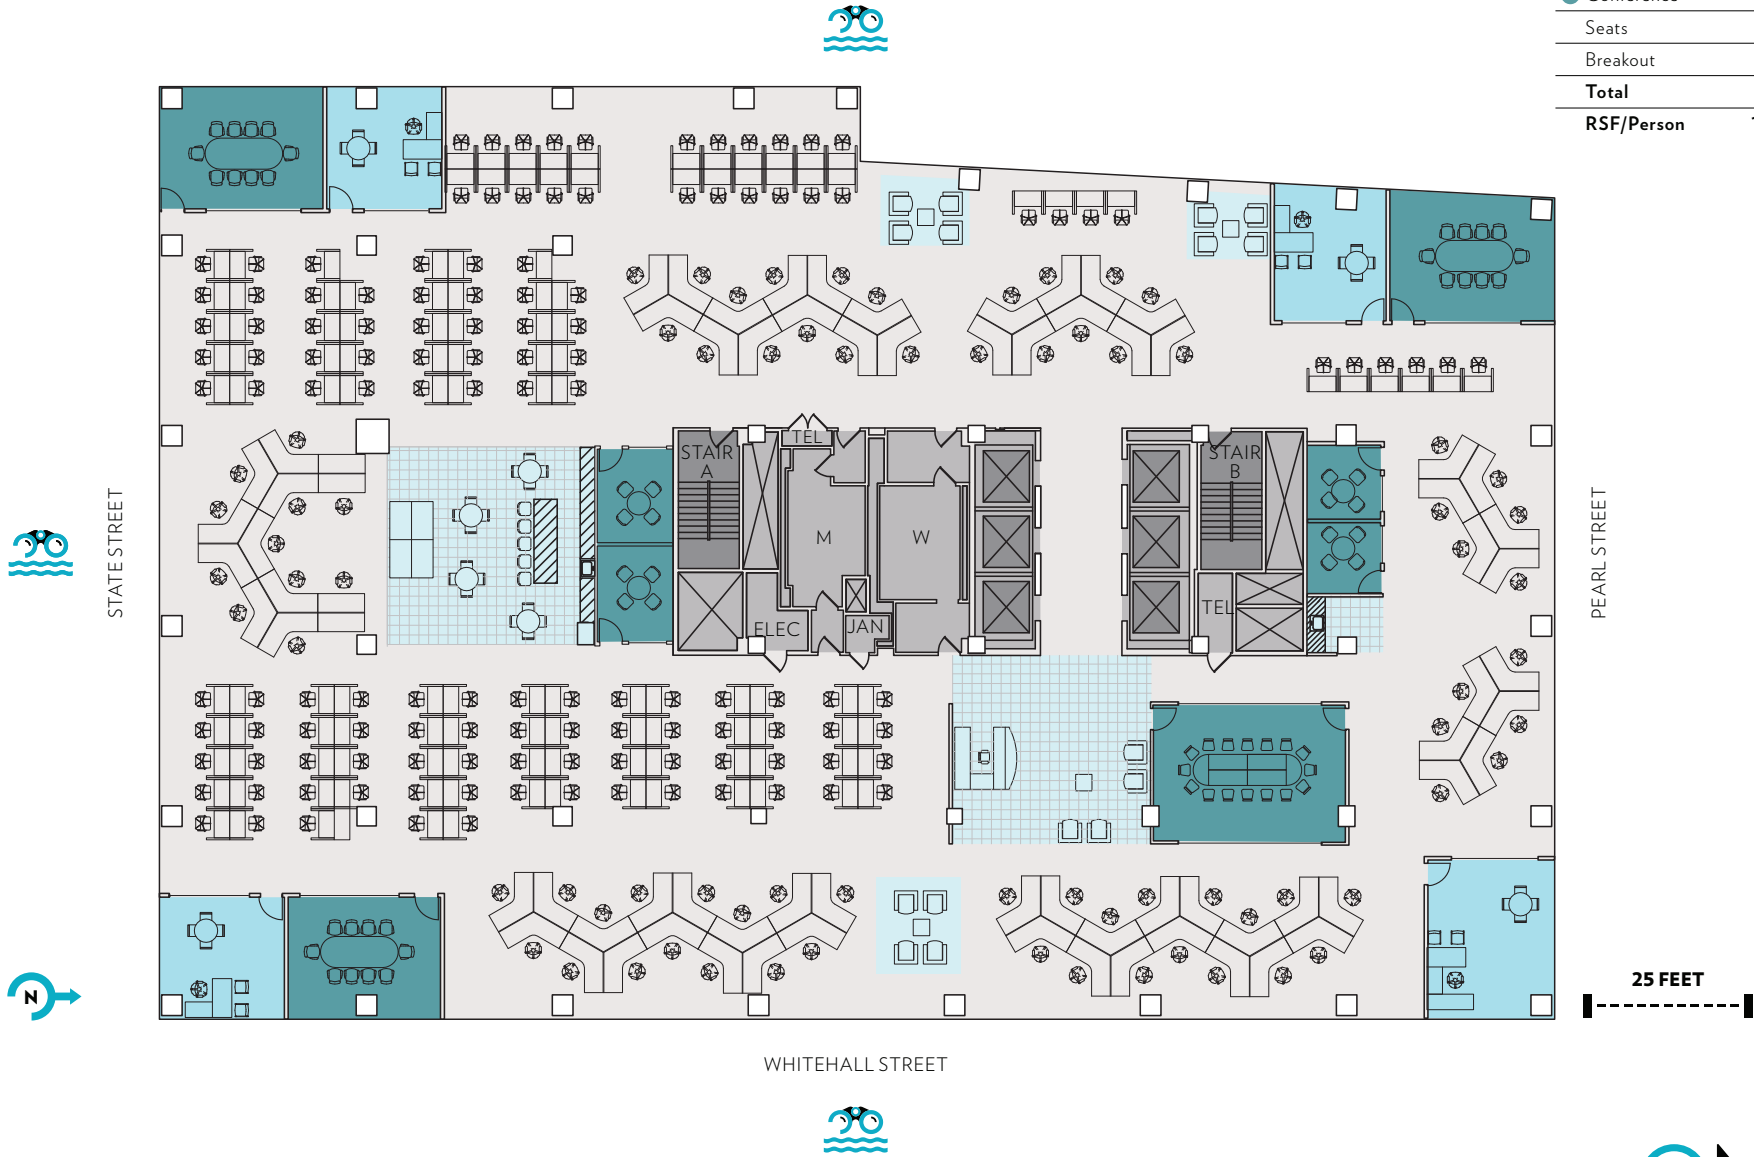

**OPEN OFFICE TEST-FIT**  
**FLOORS 28-32: 27,156 RSF**

| Seats:            |               |
|-------------------|---------------|
| Office            | 4             |
| Workstation       | 217           |
| <b>Total:</b>     | <b>221</b>    |
| Seating:          |               |
| Common            |               |
| Conference        |               |
| Seats             | 30            |
| Breakout          | 16            |
| <b>Total</b>      | <b>46</b>     |
| <b>RSF/Person</b> | <b>122 SF</b> |