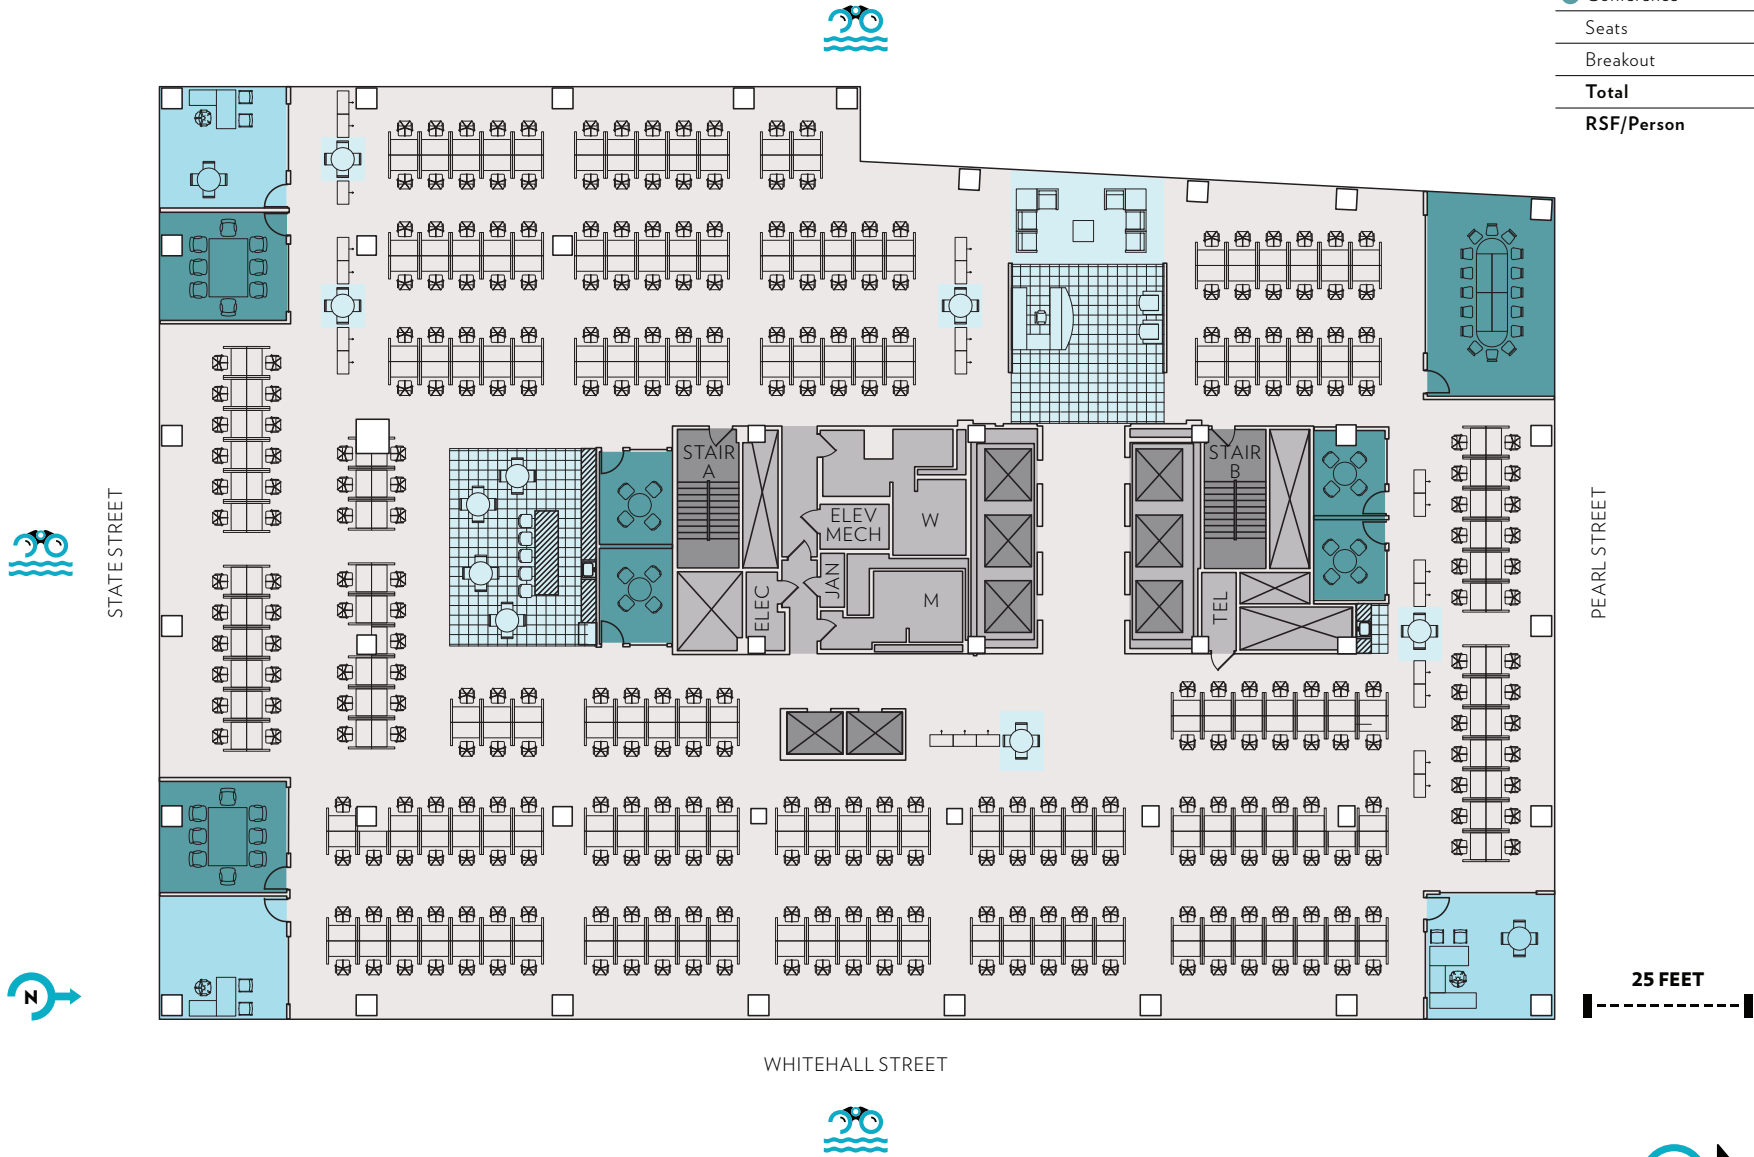

HIGH DENSITY TEST-FIT
FLOOR 33: 27,156 RSF

Seats:	
Office	4
Workstation	319
Total:	323
Common	
Conference	
Seats	28
Breakout	16
Total	26
RSF/Person	85 SF

Disclaimer: No warranty or representation, express or implied, is made as to the accuracy of the information contained herein, and same is submitted subject to errors omissions, change of price, rental or other conditions, withdrawal without notice, and to any specific listing conditions, imposed by our principals.