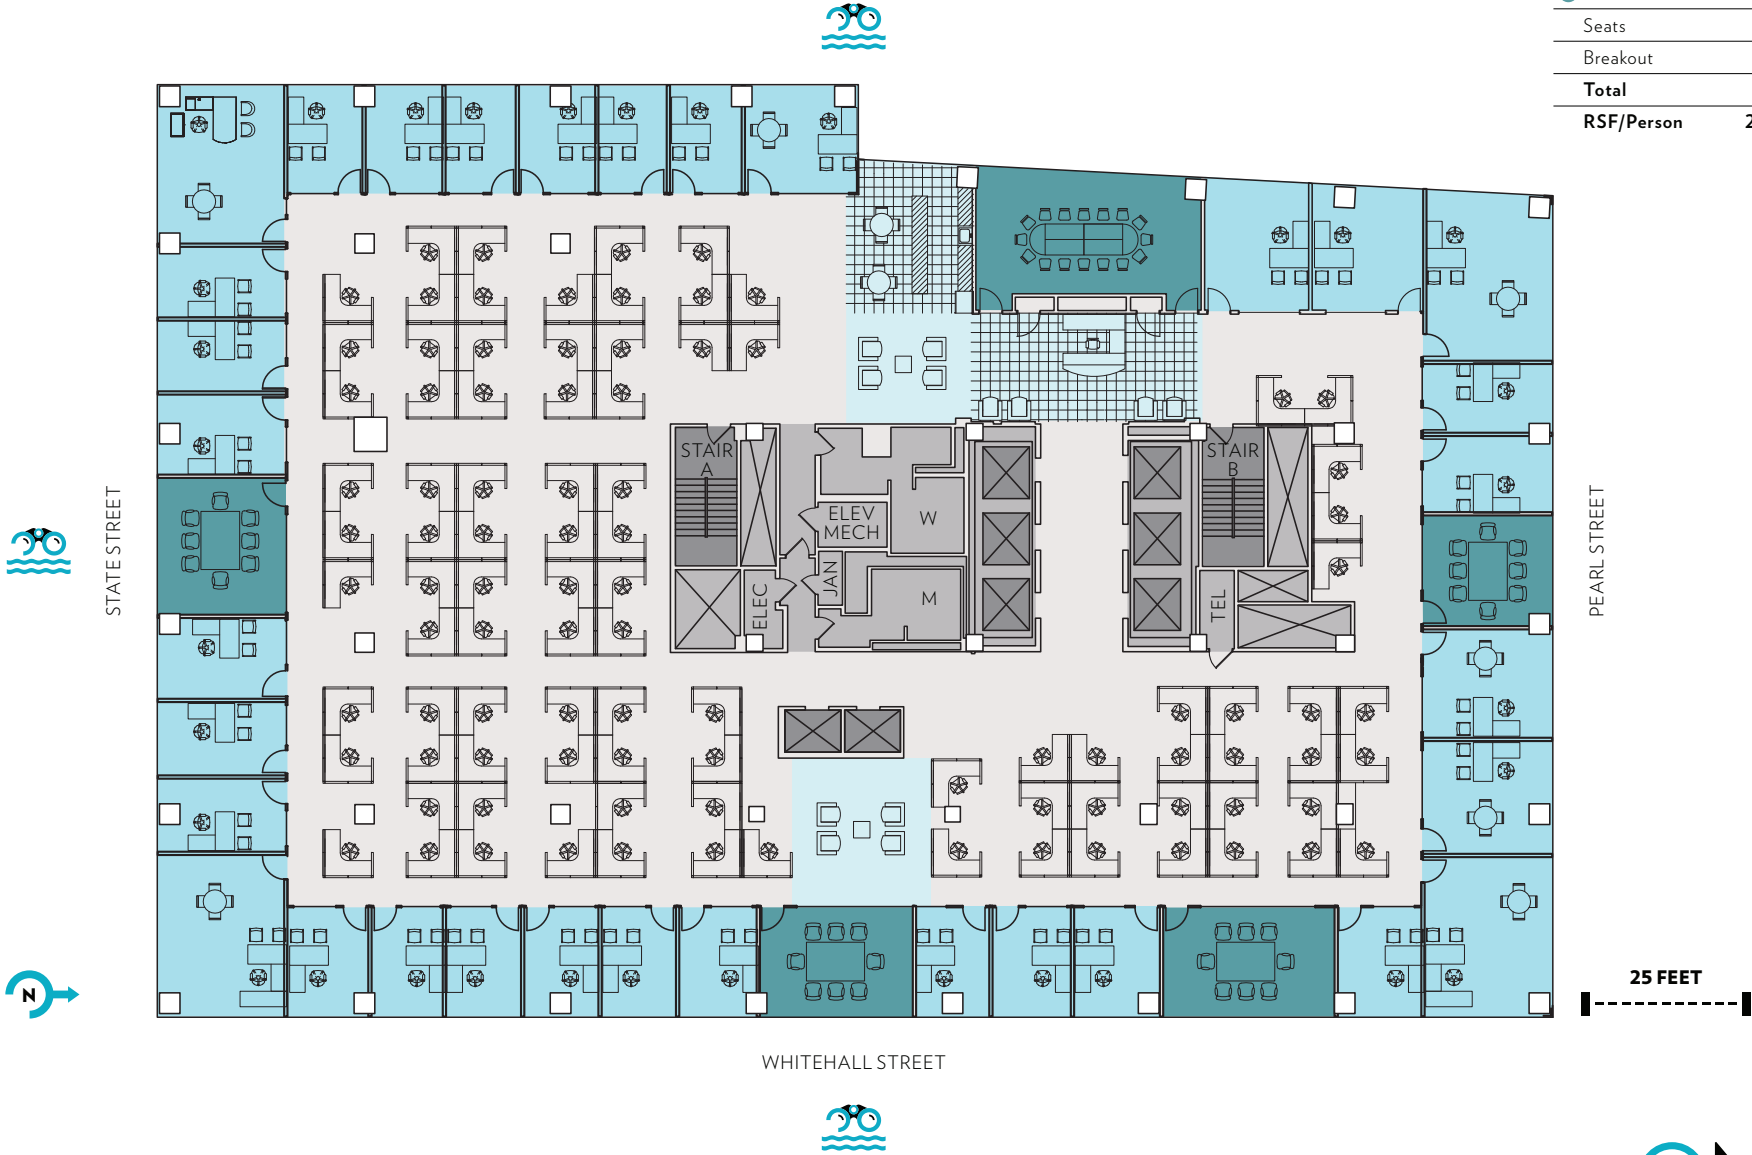

OFFICE INTENSIVE TEST-FIT
FLOOR 33: 27,156 RSF

Water Views 

Seats:	
Office	33
Workstation	98
Total:	131
Common	
Conference	
Seats	48
Breakout	8
Total	56
RSF/Person	207 SF

Disclaimer: No warranty or representation, express or implied, is made as to the accuracy of the information contained herein, and same is submitted subject to errors omissions, change of price, rental or other conditions, withdrawal without notice, and to any specific listing conditions, imposed by our principals.