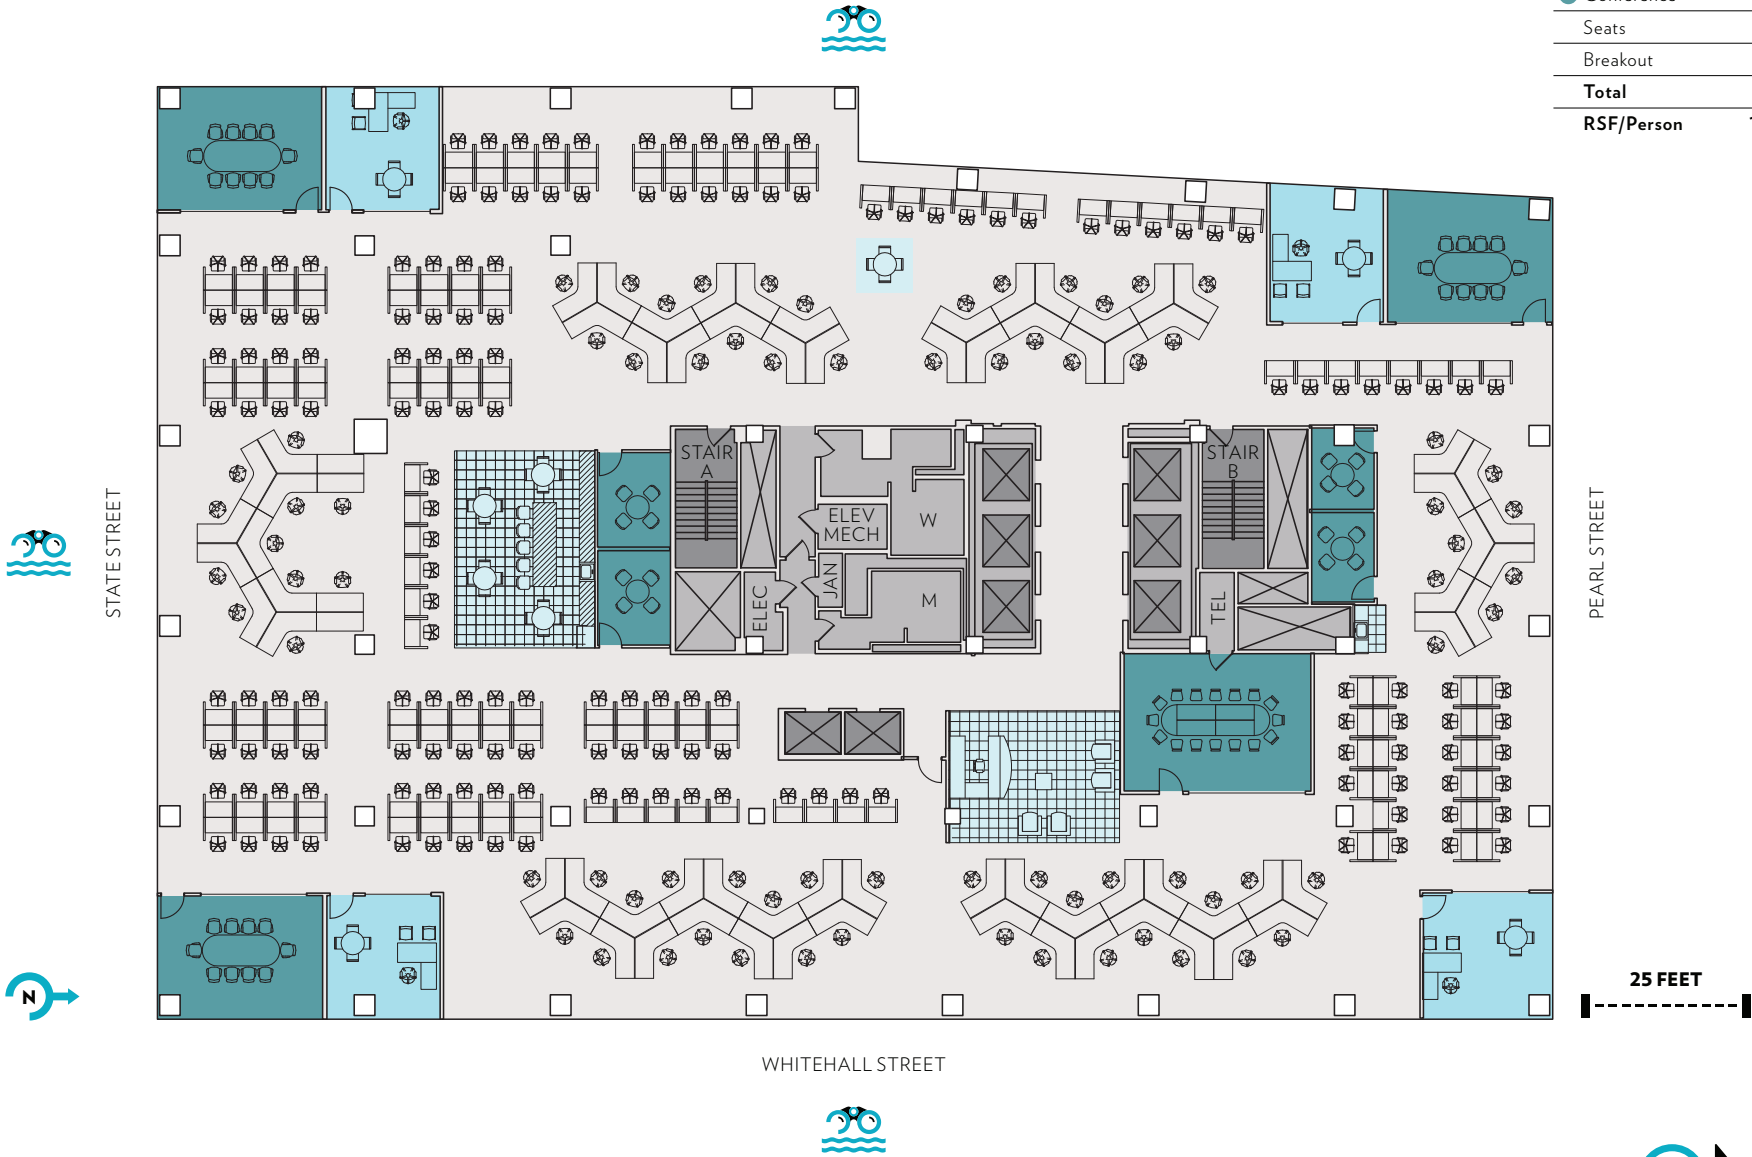

OPEN OFFICE TEST-FIT
FLOOR 33: 27,156 RSF

Seats:	
Office	4
Workstation	213
Total:	217
Common	
Conference	
Seats	30
Breakout	16
Total	46
RSF/Person	125 SF

Disclaimer: No warranty or representation, express or implied, is made as to the accuracy of the information contained herein, and same is submitted subject to errors omissions, change of price, rental or other conditions, withdrawal without notice, and to any specific listing conditions, imposed by our principals.