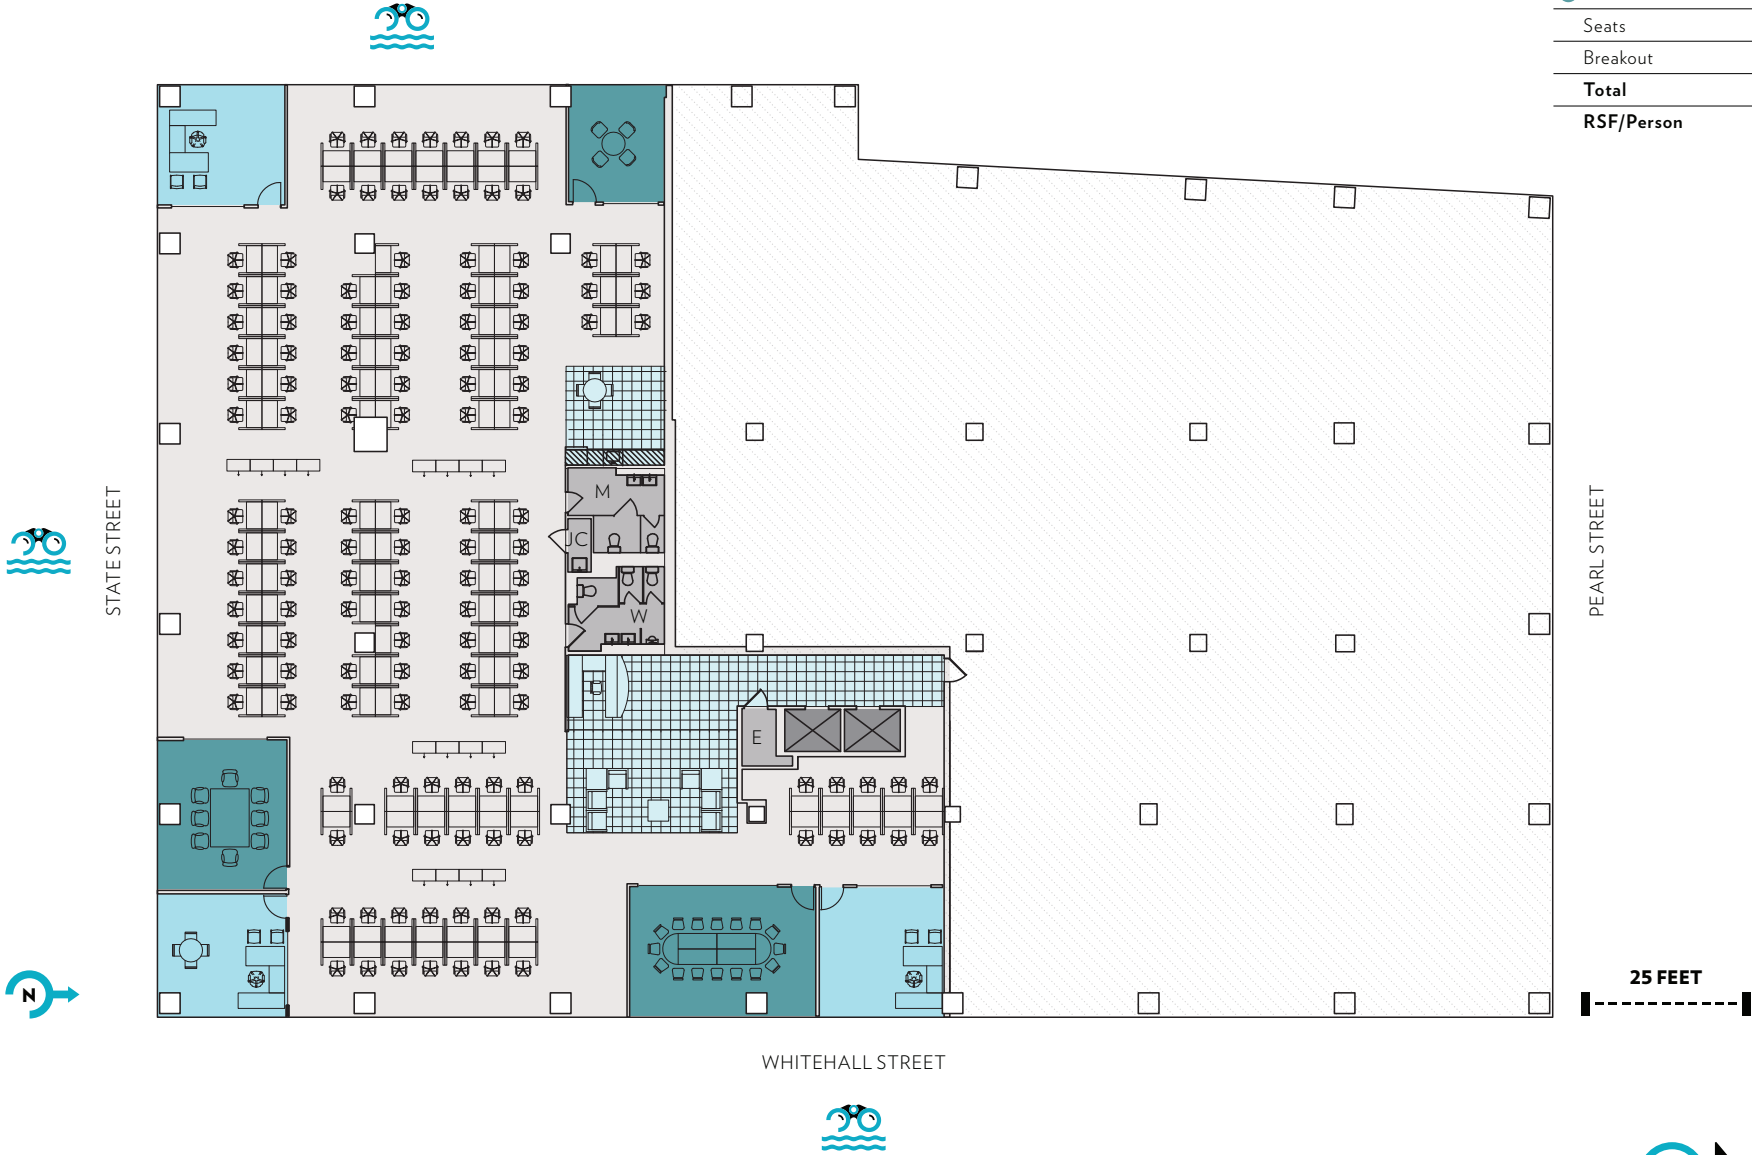

HIGH DENSITY TEST-FIT
FLOORS 34-35: 12,593-12,684 RSF

Water Views

Seats:

Office	4
Workstation	289
Total:	293
Common	
Conference	
Seats	48
Breakout	16
Total	64
RSF/Person	92 SF

Disclaimer: No warranty or representation, express or implied, is made as to the accuracy of the information contained herein, and same is submitted subject to errors omissions, change of price, rental or other conditions, withdrawal without notice, and to any specific listing conditions, imposed by our principals.