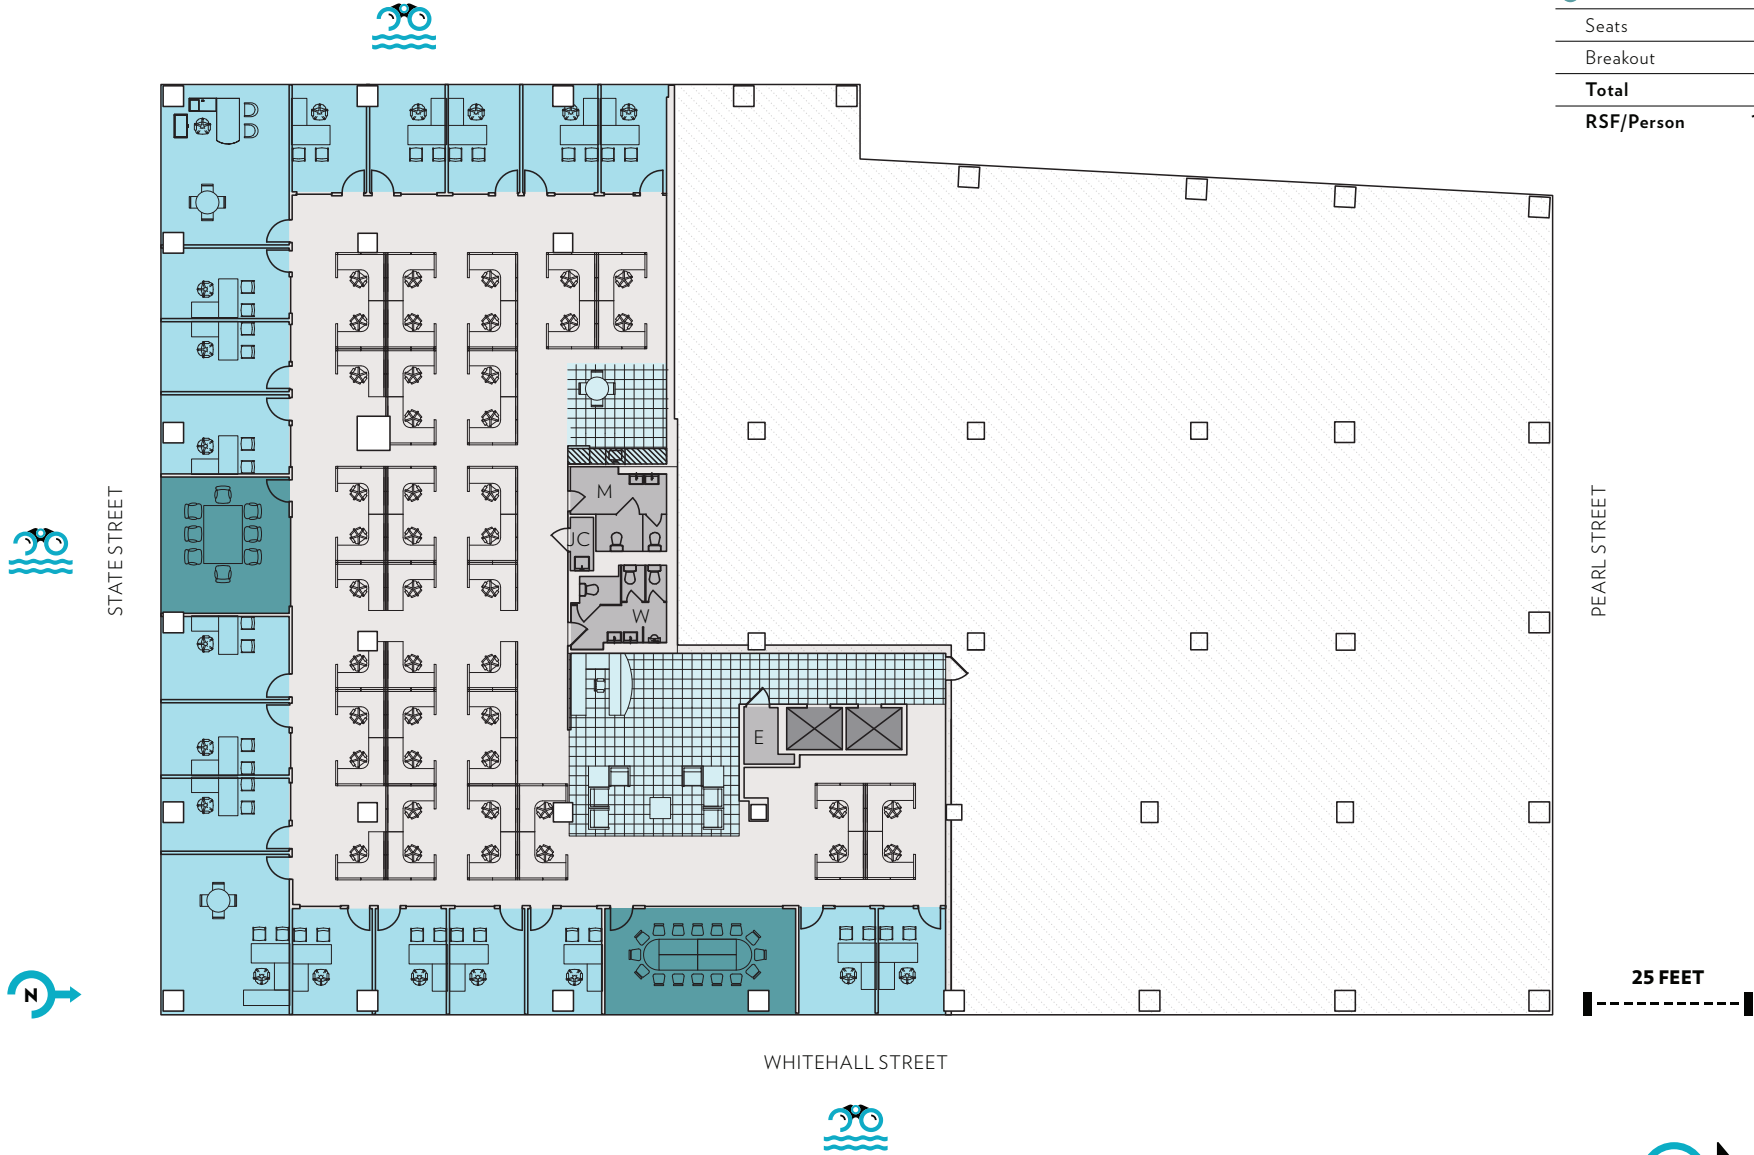

**OFFICE INTENSIVE TEST-FIT**  
**FLOORS 34-35: 12,593-12,684 RSF**

Water Views

**Seats:**

Office	19
Workstation	44
<b>Total:</b>	<b>63</b>
Common	
Conference	
Seats	24
Breakout	6
<b>Total</b>	<b>30</b>
<b>RSF/Person</b>	<b>193 SF</b>