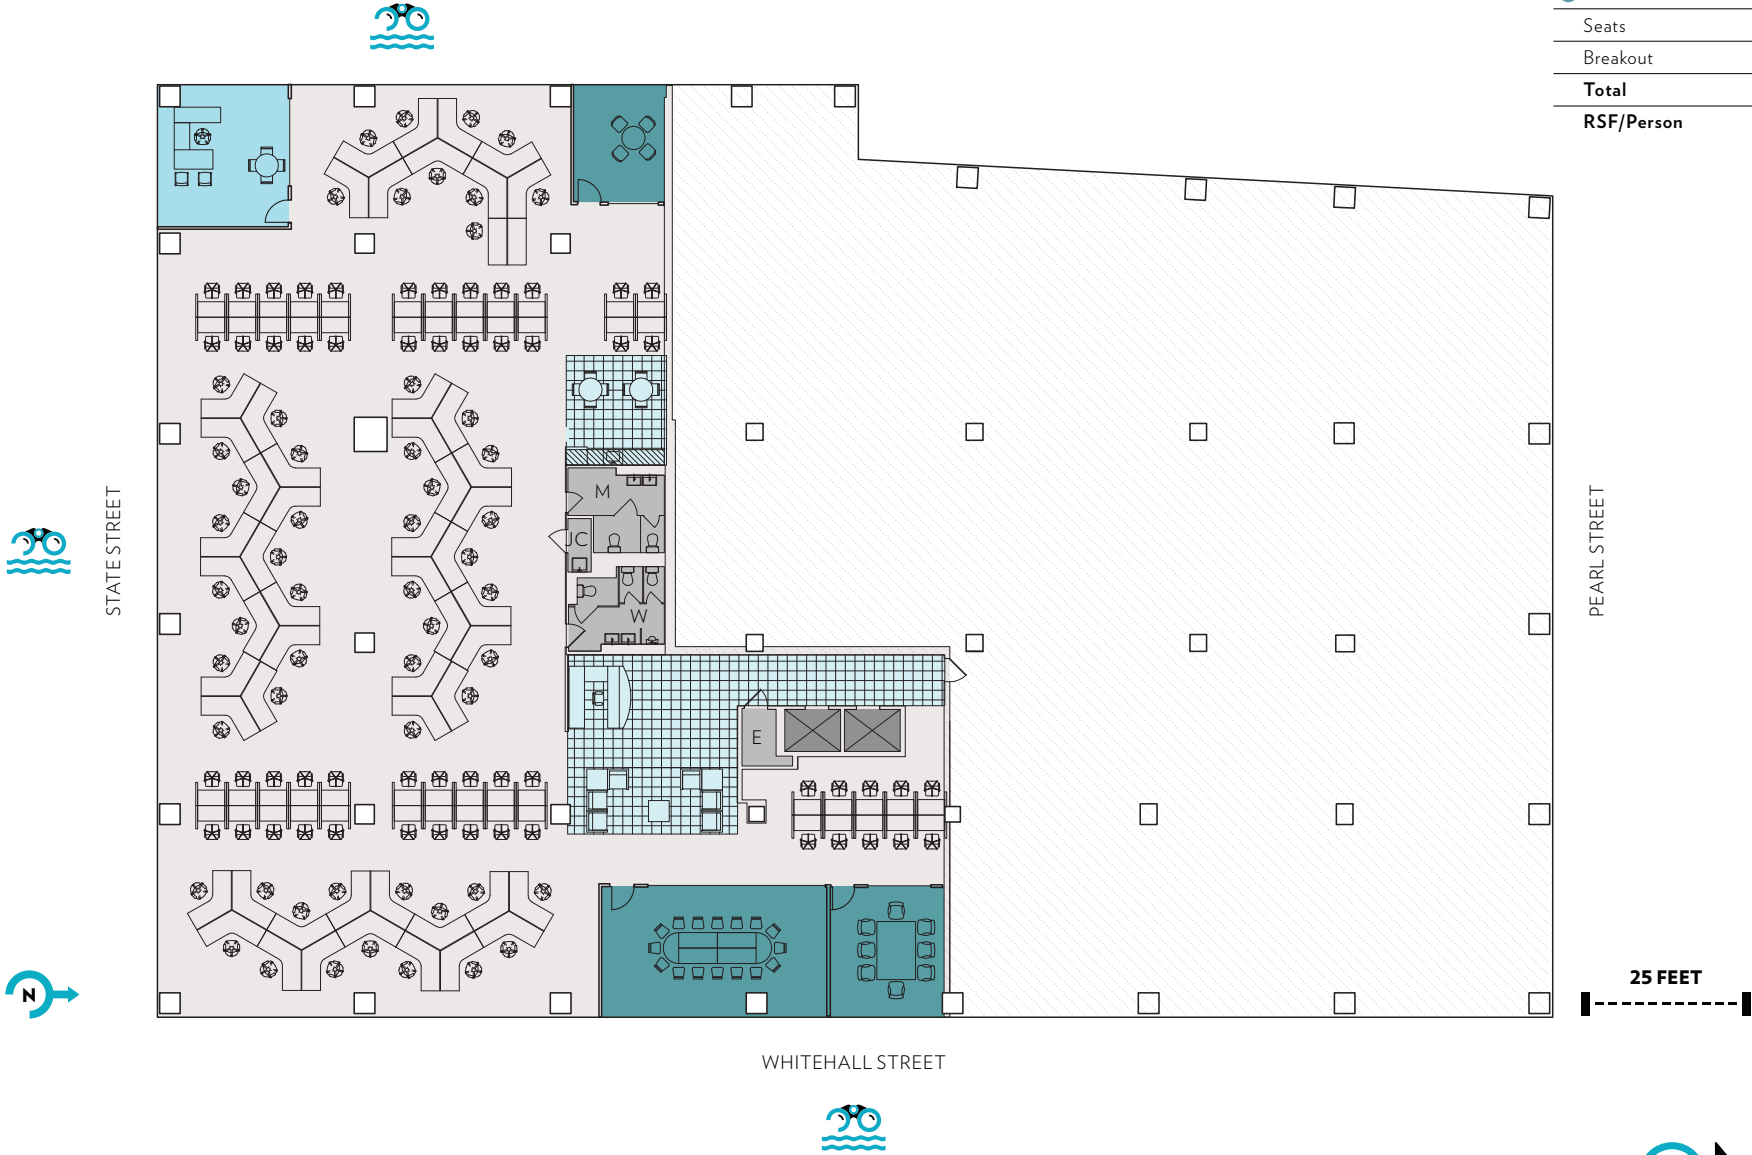

OPEN OFFICE TEST-FIT
FLOORS 34-35: 12,593-12,684 RSF

Water Views

Seats:

Office	1
Workstation	109
Total:	110
Common	
Conference	
Seats	24
Breakout	10
Total	34
RSF/Person	113 SF

Disclaimer: No warranty or representation, express or implied, is made as to the accuracy of the information contained herein, and same is submitted subject to errors omissions, change of price, rental or other conditions, withdrawal without notice, and to any specific listing conditions, imposed by our principals.